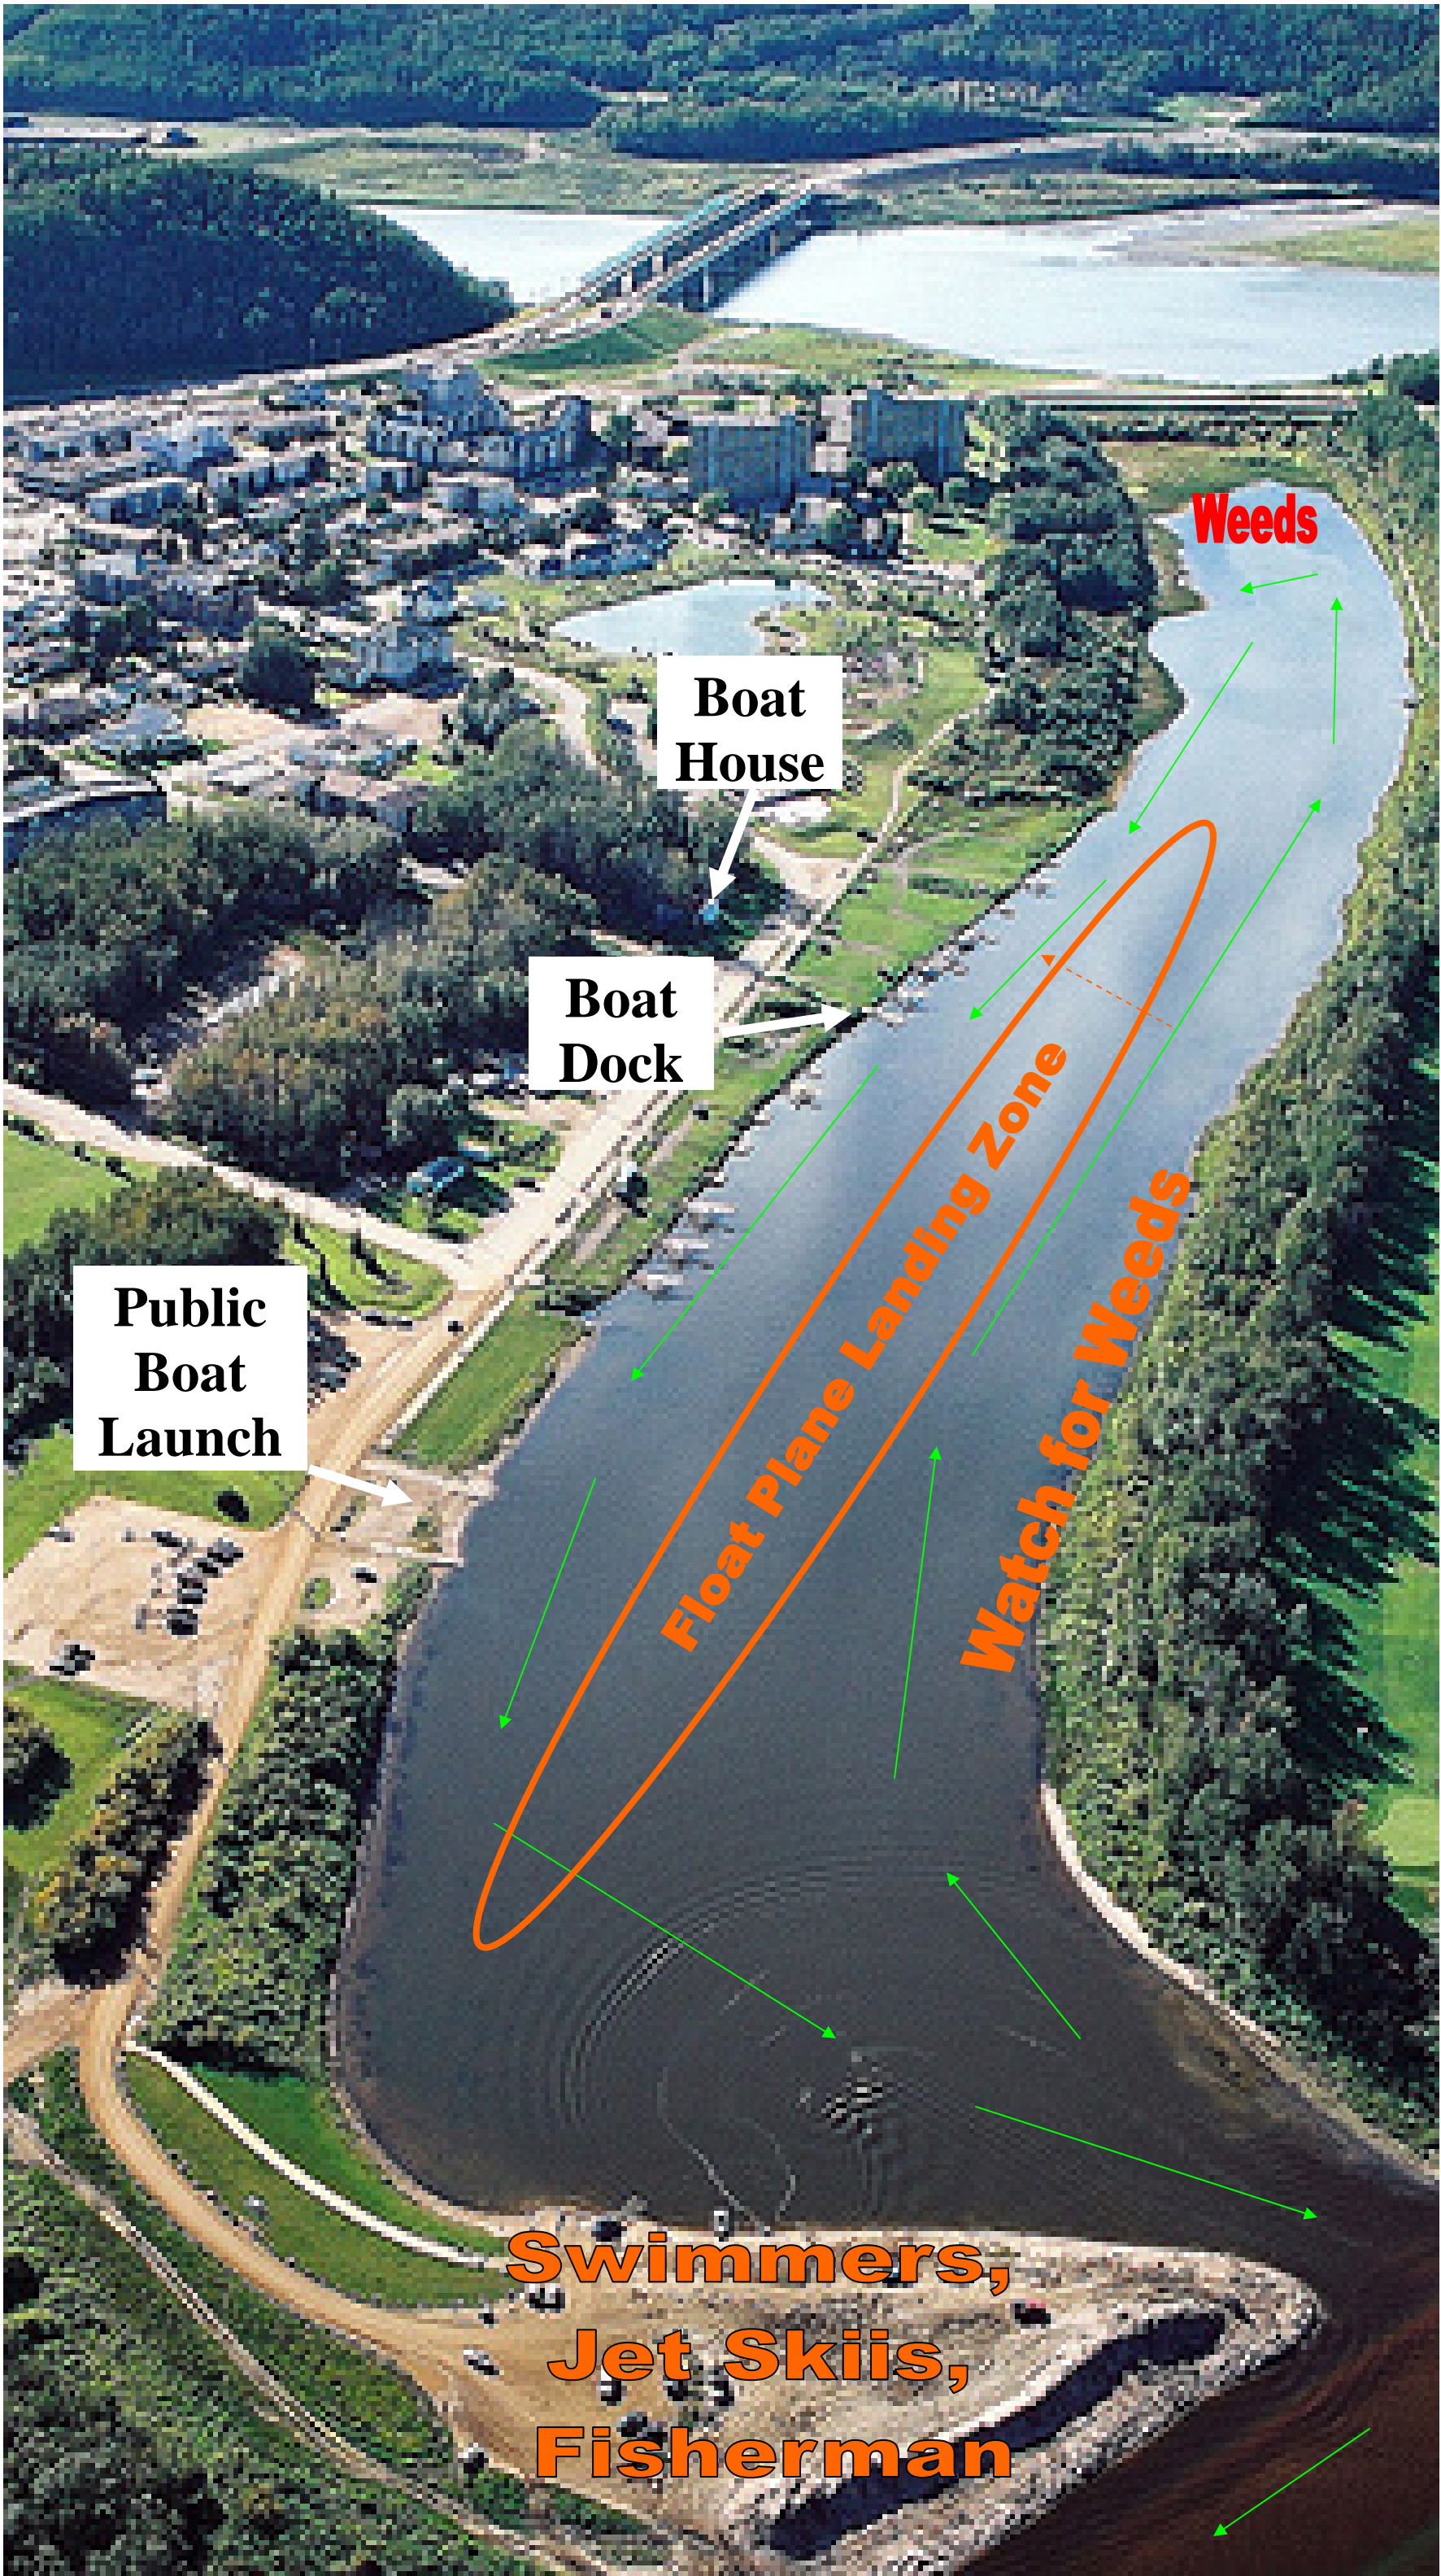

FMRC Traffic Flow Pattern and Hazards Map

**Public
Boat
Launch**

**Boat
Dock**

**Boat
House**

Weeds

**Swimmers,
Jet Skiis,
Fisherman**

Float Plane Landing Zone

Watch for Weeds

Posted Speed Limit on the Snye is 12 km/hr